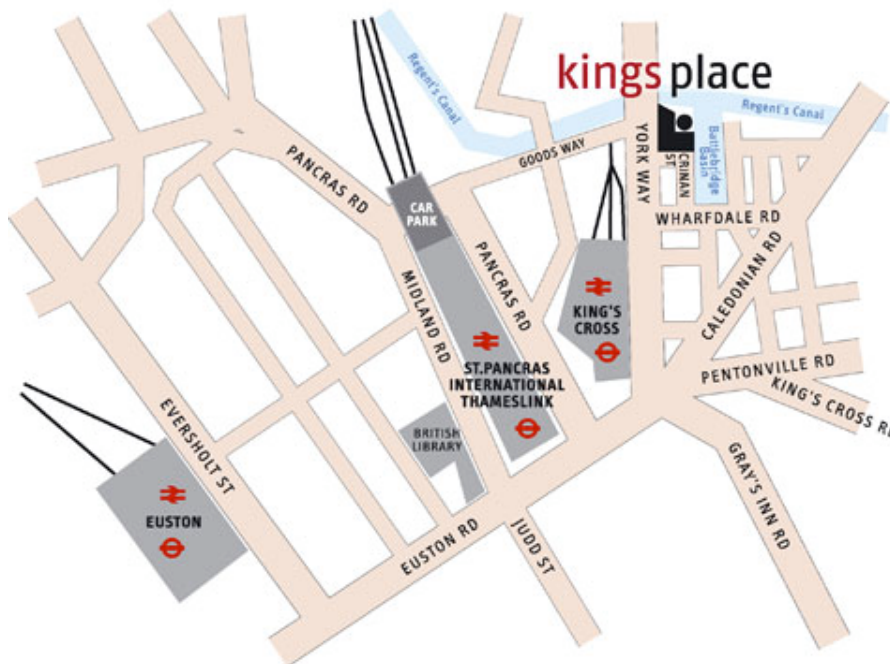

How to find us

PUBLIC TRANSPORT

To find out up to the minute travel options on how to reach Kings Place quickly and accurately take a look at Transport for London's Journey Planner - <http://journeyplanner.tfl.gov.uk>. Alternatively, call London Travel Information on 020 7222 1234.

UNDERGROUND

The nearest Underground station is King's Cross St Pancras, on the Circle, Metropolitan, Hammersmith & City, Piccadilly, Northern and Victoria lines.

TRAIN

The nearest mainline railway stations are King's Cross, St Pancras and Euston. Visitors travelling by Eurostar will arrive at St Pancras International.

BUS

The Bus Route to York Way is the 390. Other services running to nearby King's Cross/St Pancras are: 10, 17, 30, 45, 46, 59, 63, 73, 91, 205, 214, 259, 476. CAR Kings Place is easily accessible by car and is clearly signposted in the immediate area. The building is outside of the Congestion Charge Zone.

BICYCLE

For recommended cycling routes to Kings Place please visit Transport for London's website at www.tfl.gov.uk. Alternatively, you can call London Travel Information on 020 7222 1234.

TAXIS

Visitors can pick up taxis either on York Way and the streets immediately surrounding Kings Place or at the taxi ranks at King's Cross and St Pancras Stations.