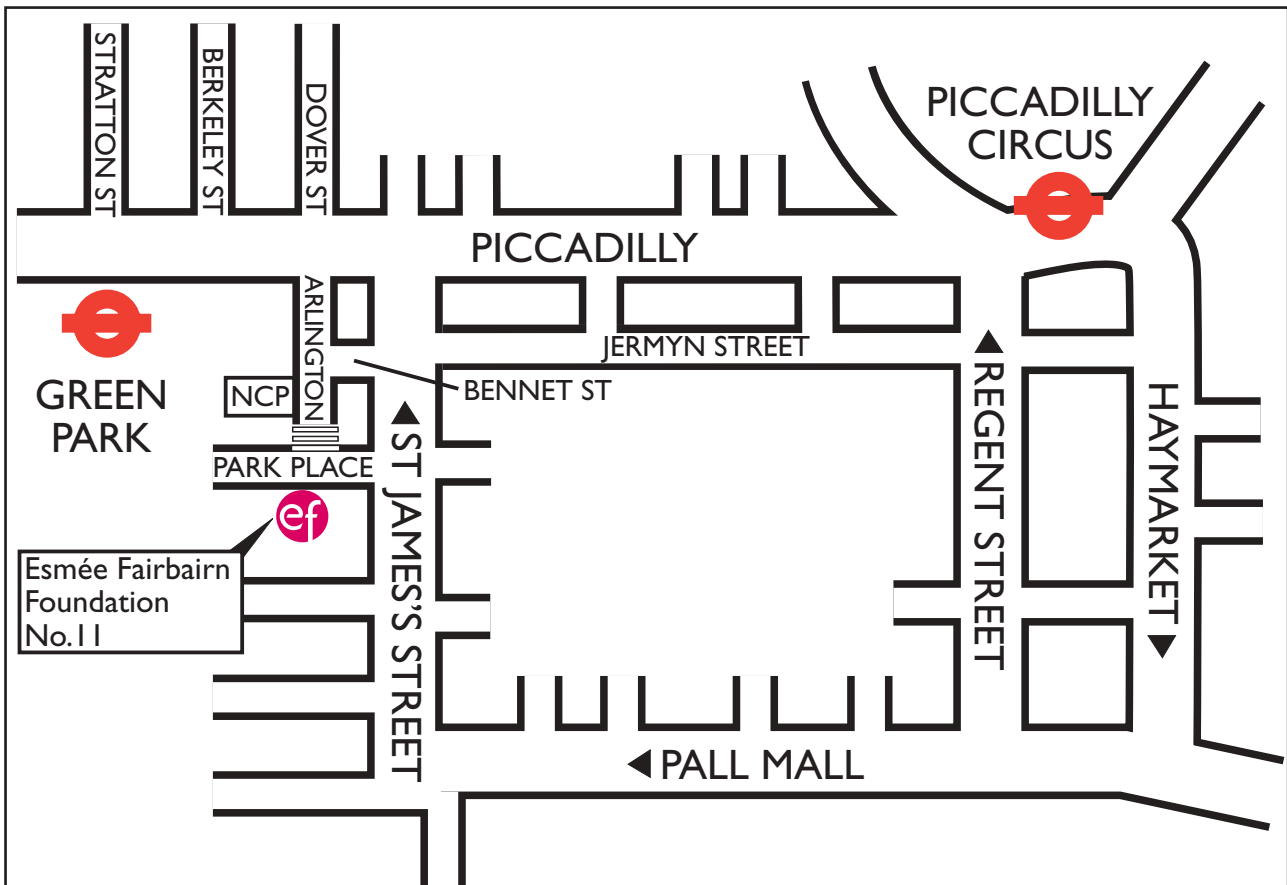

## By underground

Green Park tube (Jubilee, Piccadilly and Victoria lines) is nearest – about 200 metres away.

Choose the exit marked Buckingham Palace. Turn right along Piccadilly through the Ritz Arcade and first right into Arlington Street. At the end is a concealed flight of steps leading to Park Place; our office is virtually opposite.

Level access to Park Place is available via St. James's Street. From Green Park tube station walk along Piccadilly, past Arlington Street, turn right into St. James's Street and second right into Park Place. The office is halfway along on the left.

## By bus

The following buses run from mainline train stations to Green Park tube:

Victoria Station	– No.8, No.38
Liverpool Street Station	– No.8
Charing Cross Station	– No.9
Kings Cross Station	– No.10 to Tottenham Court Rd, then No.19 to Green Park
Waterloo Station	– No.211 to Victoria, then No.8 to Green Park
Paddington Station	– No.15 to Piccadilly Circus (about 500 metres away and buses travel regularly along Piccadilly).

Other buses which stop at Green Park are:  
 No. 14 – Putney Heath to Tottenham Court Road  
 No. 22 – Putney Common to Piccadilly Circus  
 No.38 – Clapton to Victoria